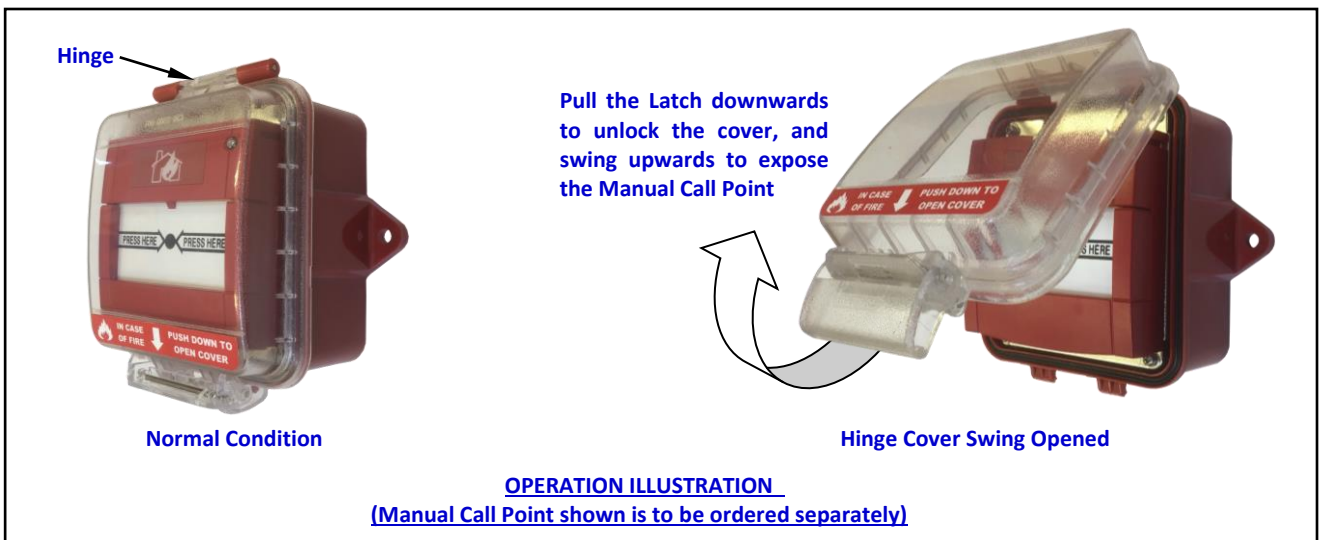

The Weatherproof Housing is designed to be used with Manual Call Point for outdoor installation against rain and dusty environment. Constructed with high-impact plastics, the product also protect the Manual Call Point from any external physical impact and vandalism, which effectively prevents false alarm.

Mounting within the Housing is designed to fit EN Standard Manual Call Point

Technical Specifications	
Maximum opening Angle	145°
Weight	Approximately 265 gram
Carton Box Dimension	146mm x 140mm x 90mm Height
Operating Temperature	-10 to 60°C
IP Rating	IP66
Colour	Red Body with Transparent Hinge Cover