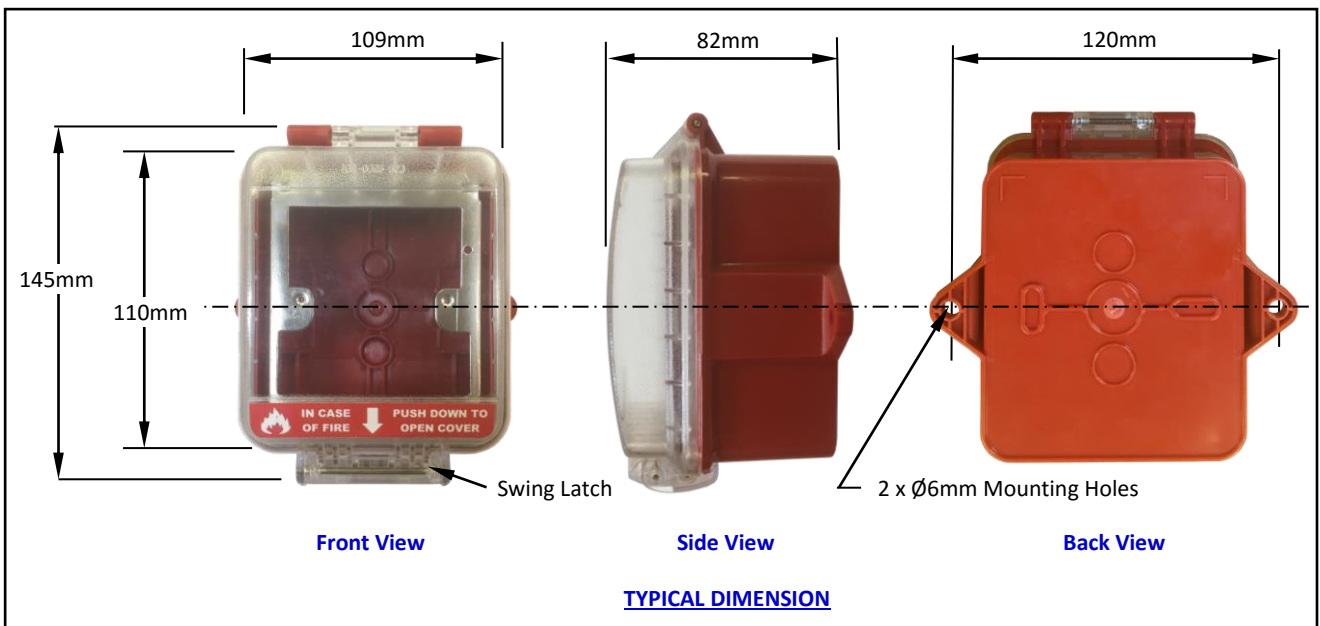

The Weatherproof Housing is designed to be used with Manual Call Point for outdoor installation against rain and dusty environment. Constructed with high-impact plastics, the product also protect the Manual Call Point from any external physical impact and vandalism, which effectively prevents false alarm.

Mounting within the Housing is designed to fit EN Standard Manual Call Point

Technical Specifications	
Maximum opening Angle	145°
Weight	Approximately 265 gram
Carton Box Dimension	146mm x 140mm x 90mm Height
Operating Temperature	-10 to 60°C
IP Rating	IP66
Colour	Red Body with Transparent Hinge Cover